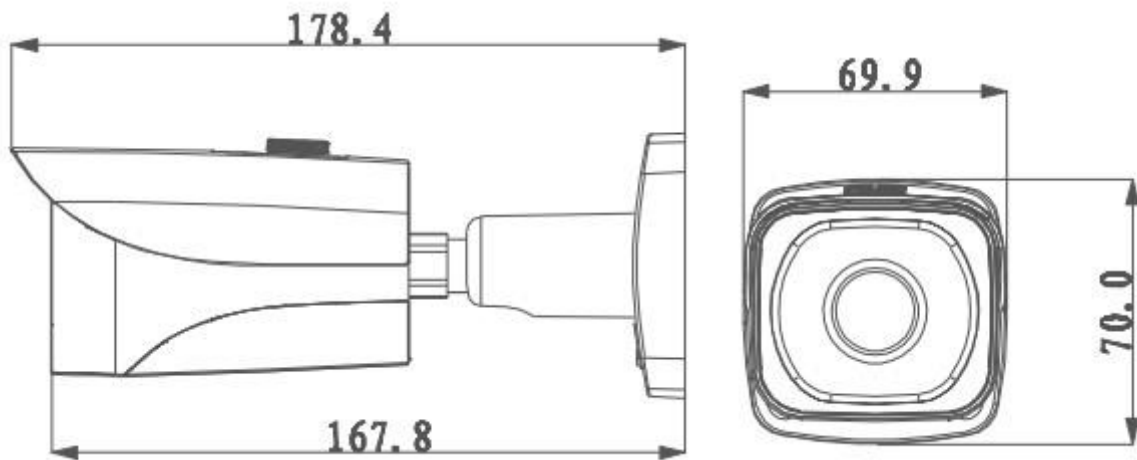

DH-IPC-HFW4800E

Dimensions (mm)

Accessories (optional)

PFA121	PFA152	PFA151